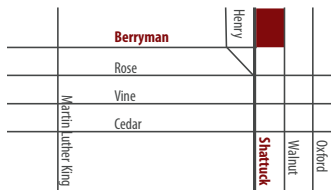

The triumphs of King Berenger the First are legion, his loves are legendary, his ruthlessness more so. Lately things have taken a bad turn: his touch not so magic, his kingdom not so well. He is down to his last few hours on earth, though this fact he refuses to accept. Come along with us as we explore what it takes to live - and to let go.

Cast Beth Chastain • Melanie Curry • Jose Garcia • Norman Macleod • Alecks Rundell • Satya Soleil Starr • **Production Team** Eric Carlson • Jose Garcia • Shu Ping Guan • Bob Gudmundsson • Phil Ramey • Roger Schrag • Helen Slomowitz • Ezodin Towfigh

Live Oak Theatre

1301 Shattuck Ave. (and Berryman)

Buy your ticket online at www.aeofberkeley.org
or call for reservations at 510.649.5999

Cash or check only at the door, but credit cards accepted online

From I-80: Exit University Ave. Go east and turn left on Shattuck. Stay right when Shattuck splits after Vine.

From Hwy 24: Exit Berkeley. Go west down Tunnel Road onto Ashby. Turn right onto Shattuck. Stay right when Shattuck splits after Vine.

From BART: Stop at Downtown Berkeley. Head north on Shattuck toward University. Theatre is 0.9 miles away.

Buy 1 Ticket, Get 1 Free January 24th, 2009

Must make reservations for 2 and bring this card to the box office to redeem. Subject to ticket availability.

All shows start at 8pm:

- Regular performance
- Two-for-one show

January 2009

					23	24
25	26	27	28	29	30	31

February 2009

1	2	3	4	5	6	7
8	9	10	11	12	13	14
15	16	17	18	19	20	21

Actors Ensemble of Berkeley

P.O. Box 663

Berkeley, CA 94701

www.aeofberkeley.org

RETURN SERVICE REQUESTED

Non-profit Org.
U.S. Postage
PAID
Permit No. 405
Berkeley, CA