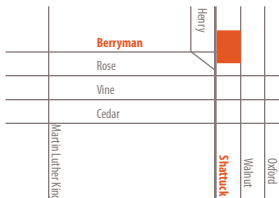

Live Oak Theatre

1301 Shattuck Ave. (and Berryman)

Call 510.649.5999 for reservations, or buy your tickets online at www.aeofberkeley.org

Cash or check only at the box office

From I-80: Exit University Ave. Go east and turn left on Shattuck. Stay right when Shattuck splits after Vine.

From Hwy 24: Exit Berkeley. Go west down Tunnel Road onto Ashby. Turn right onto Shattuck. Stay right when Shattuck splits after Vine.

From BART: Stop at Downtown Berkeley. Head north on Shattuck toward University. Theatre is 0.9 miles away.