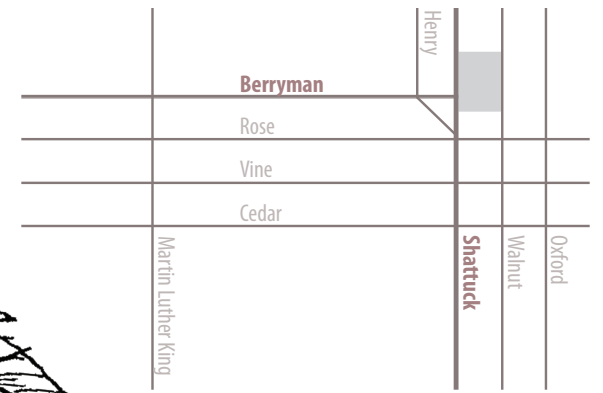

AE Actors Ensemble of Berkeley presents

Live Oak Theatre

1301 Shattuck Ave. (and Berryman)
510. 649.5999

From I-80: Exit University Ave. Go east and turn left on Shattuck. Stay right when Shattuck splits after Vine.

From Hwy 24: Exit Berkeley. Go west down Tunnel Road onto Ashby. Turn right onto Shattuck. Stay right when Shattuck splits after Vine.

From BART: Stop at Downtown Berkeley. Head north on Shattuck toward University. Theatre is 0.9 miles away.