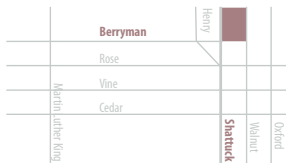

Cast Dane Argentieri • Pennell Chapin • Maureen Coyne • Jose Garcia • Ariel Herzog • Mary Kidwell • Martha Luehrmann • Heather Morrison • Meira Perelstein • Louis Schilling • Elena Spittler • Kevin Watkins • Justin Wheeler.

Live Oak Theatre

1301 Shattuck Ave. (and Berryman)

Buy your ticket online at www.aeofberkeley.org or call for reservations at 510.649.5999.

Cash or check only at the door, but credit cards accepted online

From I-80: Exit University Ave. Go east and turn left on Shattuck. Stay right when Shattuck splits after Vine.

From Hwy 24: Exit Berkeley. Go west down Tunnel Road onto Ashby. Turn right onto Shattuck. Stay right when Shattuck splits after Vine.

From BART: Stop at Downtown Berkeley. Head north on Shattuck toward University. Theatre is 0.9 miles away.

Buy 1 Ticket, Get 1 Free Saturday, July 19th

Must make reservations for 2 and bring this card to the box office to redeem. Subject to ticket availability.

All shows start at 8pm:

- Regular performance
- Two-for-one show

July 2008

					18	19
20	21	22	23	24	25	26
27	28	29	30	31		

August 2008

					1	2
3	4	5	6	7	8	9
10	11	12	13	14	15	16

Actors Ensemble of Berkeley

P.O. Box 663

Berkeley, CA 94701

www.aeofberkeley.org

Non-profit Org.
U.S. Postage

PAID

Permit No. 405
Berkeley, CA