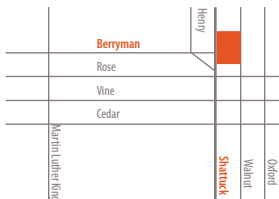

## Live Oak Theatre

1301 Shattuck Ave. (and Berryman)

510. 841.5580

**From I-80:** Exit University Ave. Go east and turn left on Shattuck. Stay right when Shattuck splits after Vine.

**From Hwy 24:** Exit Berkeley. Go west down Tunnel Road onto Ashby. Turn right onto Shattuck. Stay right when Shattuck splits after Vine.

**From BART:** Stop at Downtown Berkeley. Head north on Shattuck toward University. Theatre is 0.9 miles away.